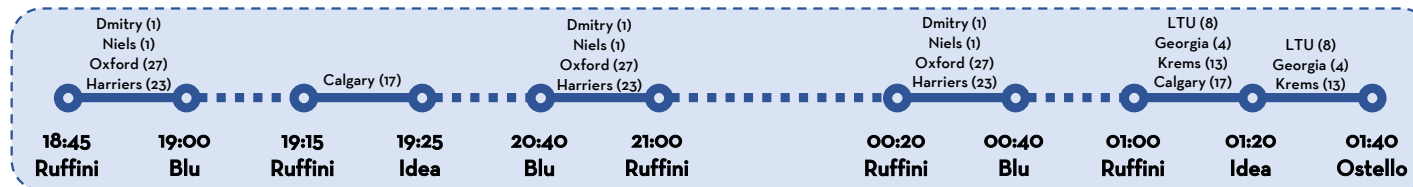

5th TURIN ACRO CUP TRANSPORT SCHEDULE

revision 1.0

Sunday, July 9th 2017

Blu Line

54 pax