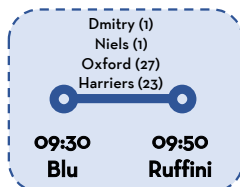

Blu Line

54 pax