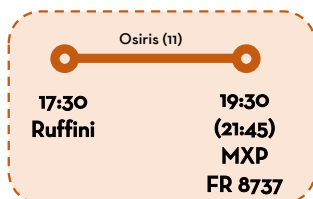

5th TURIN ACRO CUP TRANSPORT SCHEDULE

revision 1.0

Sunday, July 9th 2017

Blu Line

54 pax

Idea Line

40 pax

Ostello Line

28 pax

Malpensa Line

20 pax