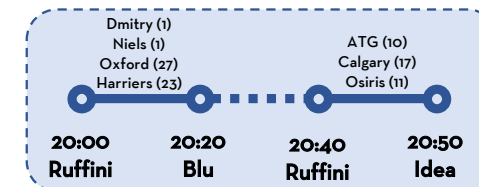

Ostello Line

28 pax