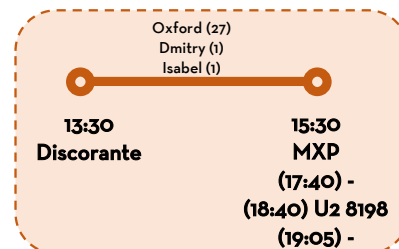

Malpensa Line

35 pax