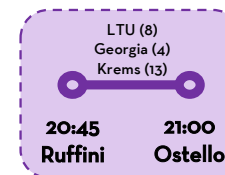

## Friday, July 7<sup>th</sup> 2017

**Idea Line**  
54 pax

**Ostello Line**  
28 pax